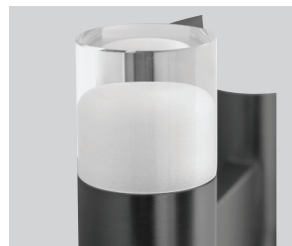

ALARUM Vanity
3-597-xx

oxygen

FIXTURE TYPE _____
PROJECT _____

LOCATION _____
DATE _____

-15 Black

-15 Black

-24 SN

LIGHT SOURCE	(8x) 3.5W LED Array, 3000K, 90 CRI (Ra)
LUMINAIRE POWER	29.20W
RATED LIFE (L70)	50000 hr RL
OPTIONAL COLOR TEMPERATURES	3000K
LUMEN OUTPUT	1471.3 Lm (LM-79)
INPUT VOLTAGE	120V
DRIVER OUTPUT	700 mA, 33W max.
DIMMING	TRIAC and ELV dimming at 120V AC
CONSTRUCTION	Painted Black Steel, Nickel Plated Steel
DIFFUSER	- Clear/Frost K9 crystal diffusers
FINISHES	-15 Black, -24 SN, -40 AGB
MOUNTING	4" Octagonal J-Box
STANDARD	cUL Damp Listed, ADA Compliant, Conforms to UL STD 1598, Certified CAN/CSA STD C22.2 No 250.0.

DIMENSIONS

W:	21"
H:	8"
Ext:	4"
M.C:	4" From top of fixture

Order example for standard fixture:
3-597-15 (x-xxx: LED Sequence # / -xx: Finish)