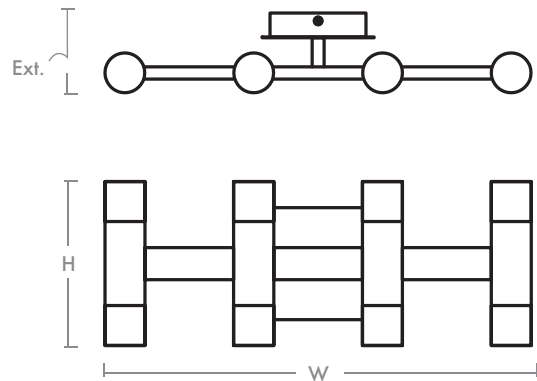

ALARUM Vanity
3-597-xx

oxygen

FIXTURE TYPE _____
PROJECT _____

LOCATION _____
DATE _____

-15 Black

-15 Black

-24 SN

LIGHT SOURCE	(8x) 3.5W LED Array, 3000K, 90 CRI (Ra)
LUMINAIRE POWER	29.20W
RATED LIFE (L70)	50000 hr RL
OPTIONAL COLOR TEMPERATURES	3000K
LUMEN OUTPUT	1471.3 Lm (LM-79)
INPUT VOLTAGE	120V
DRIVER OUTPUT	700 mA, 33W max.
DIMMING	TRIAC and ELV dimming at 120V AC
CONSTRUCTION	Painted Black Steel, Nickel Plated Steel
DIFFUSER	- Clear/Frost K9 crystal diffusers
FINISHES	-15 Black, -24 SN, -40 AGB
MOUNTING	4" Octagonal J-Box
STANDARD	cUL Damp Listed, ADA Compliant, Conforms to UL STD 1598, Certified CAN/CSA STD C22.2 No 250.0.

DIMENSIONS

W:	21"
H:	8"
Ext:	4"
M.C:	4" From top of fixture

Order example for standard fixture:
3-597-15 (x-xxx: LED Sequence # / -xx: Finish)